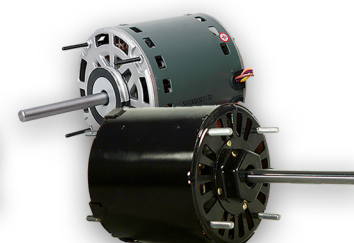

ROTOM

WWW.ALLTEMP.CA